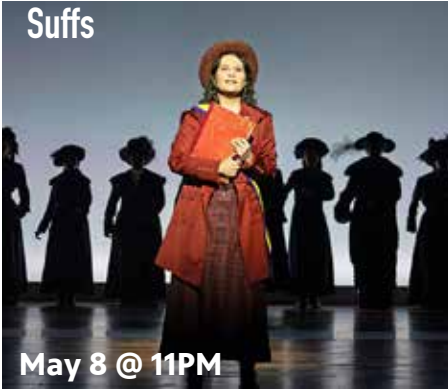

MUSIC CALIFORNIA

Thursdays, May 7, 14 & 21 @ 8 & 8:30PM

TasteTV's television series, MUSIC CALIFORNIA, brings a festival of award-winning West Coast, National and International music to television viewers. Each episode includes features award-winning music videos, as well as interviews from bands, artists, and musicians from across the United States and more.

Catch up with your favorite programs!

PBS Kansas Channel 8

Passport

Go to kpts.org for details.

GREAT PERFORMANCES Friday Nights

PBS KANSAS EXPLORE 8.2 (Cox 671) Daytime Features

Suffs

May 8 @ 11PM

Created by Tony Award winner Shaina Taub, this musical recorded from Broadway tells the story of the American suffragist movement and the remarkable friendships, heartbreak, and action that brought women together—or, in some cases, tore them apart.